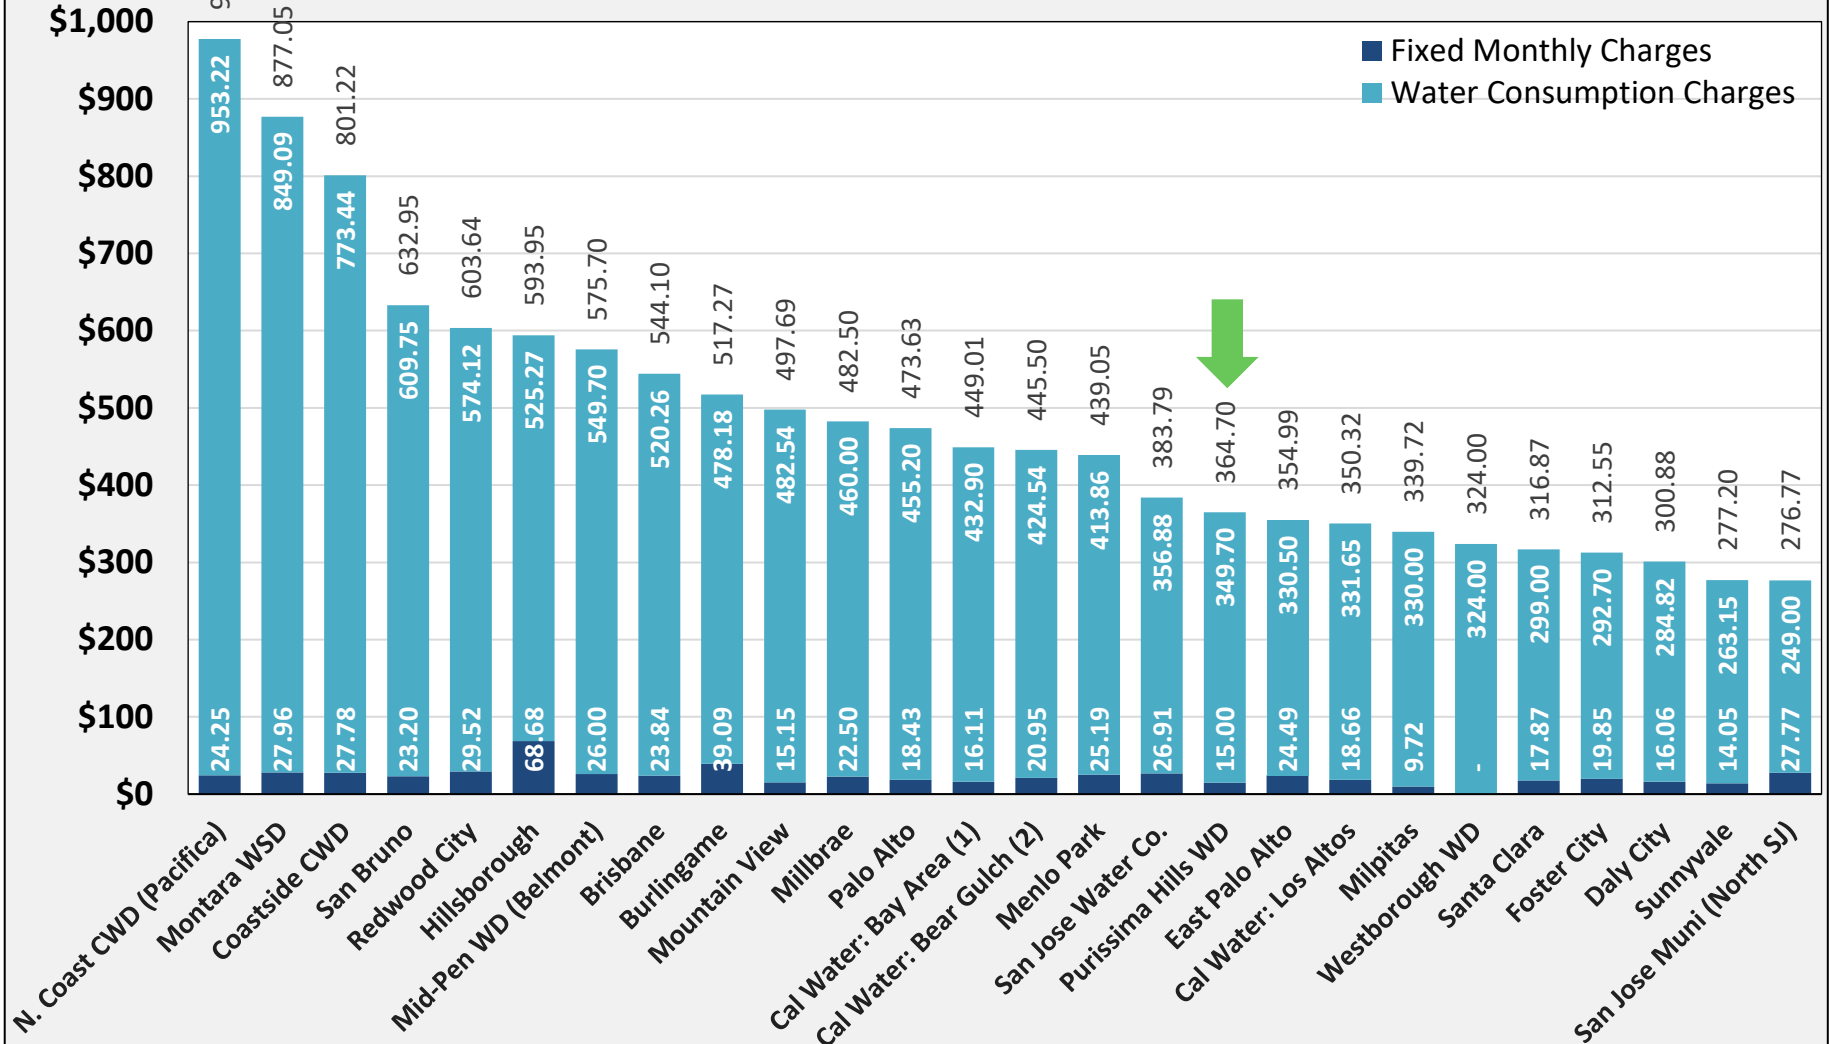

### Single Family Residential Monthly Water Charges 50 ccf monthly water use (1,230 gpd)

1 Bay Area service areas includes San Carlos, San Mateo, South San Francisco.

2 Bear Gulch service area includes Atherton, Woodside, and part of Menlo Park.