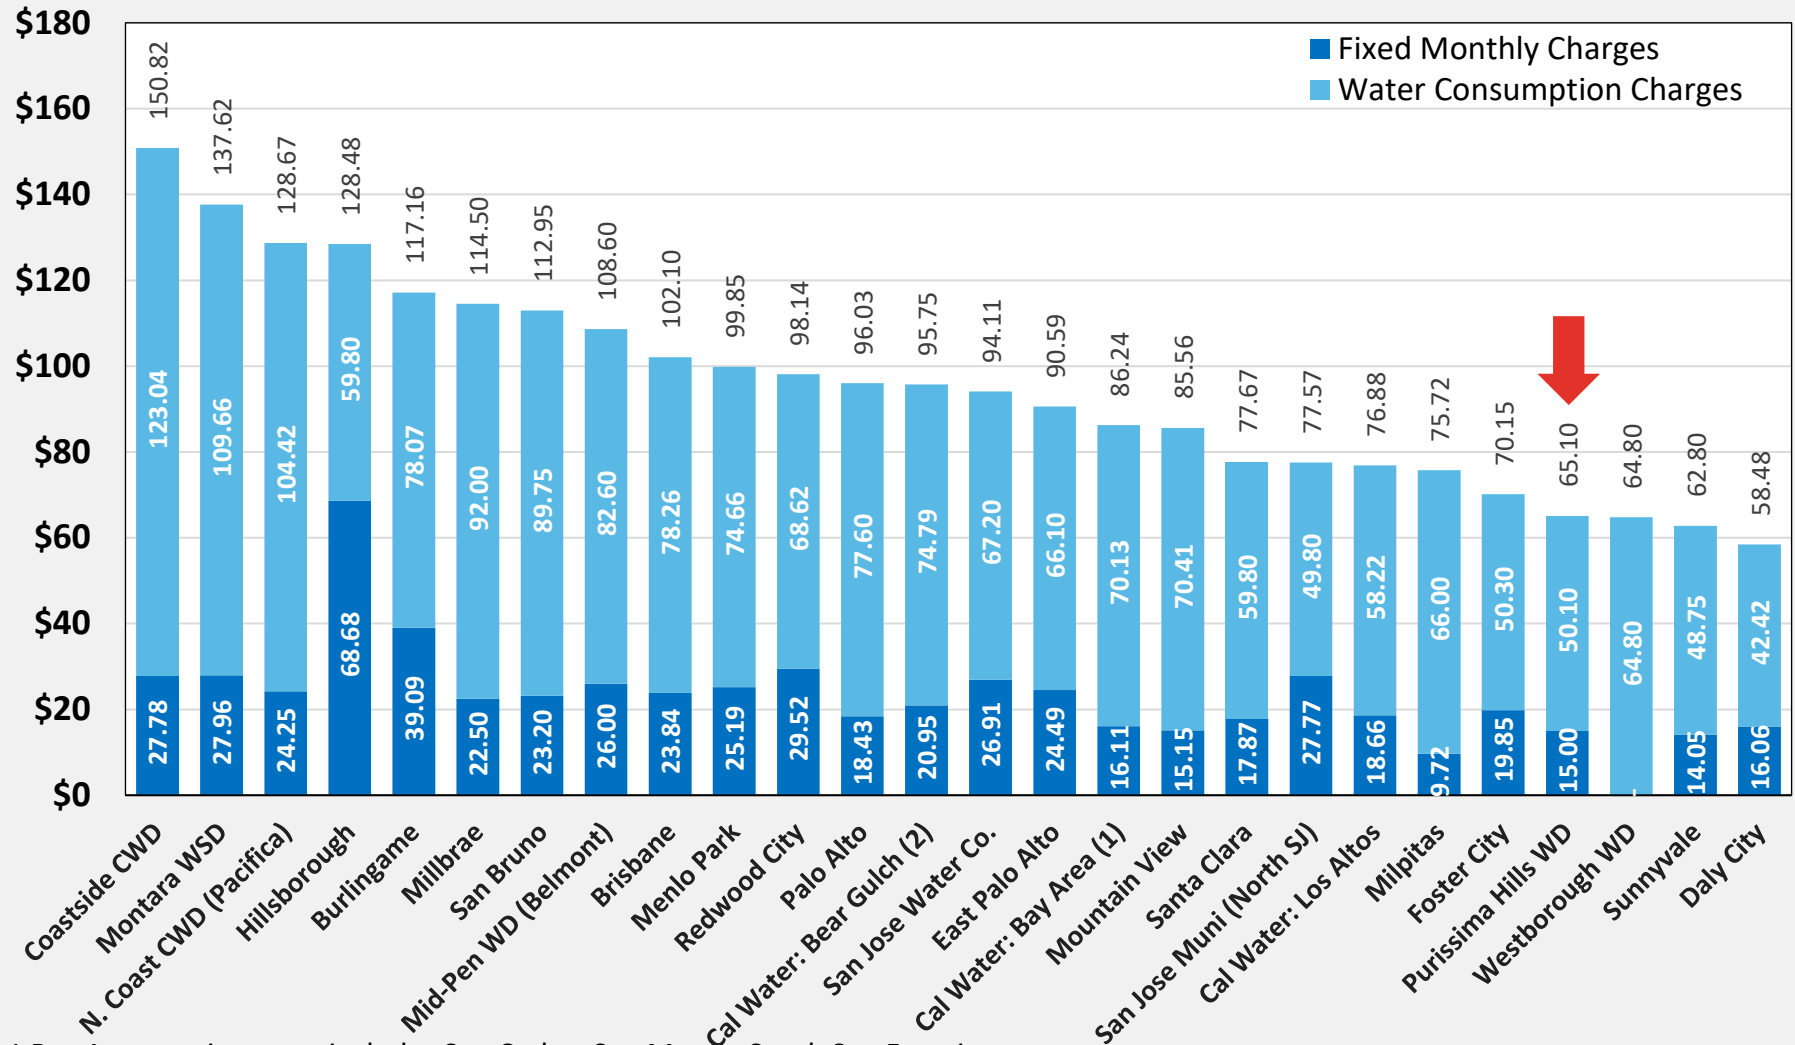

## Single Family Residential Monthly Water Charges 10 ccf monthly water use (246 gpd)

1 Bay Area service areas includes San Carlos, San Mateo, South San Francisco.

2 Bear Gulch service area includes Atherton, Woodside, and part of Menlo Park.